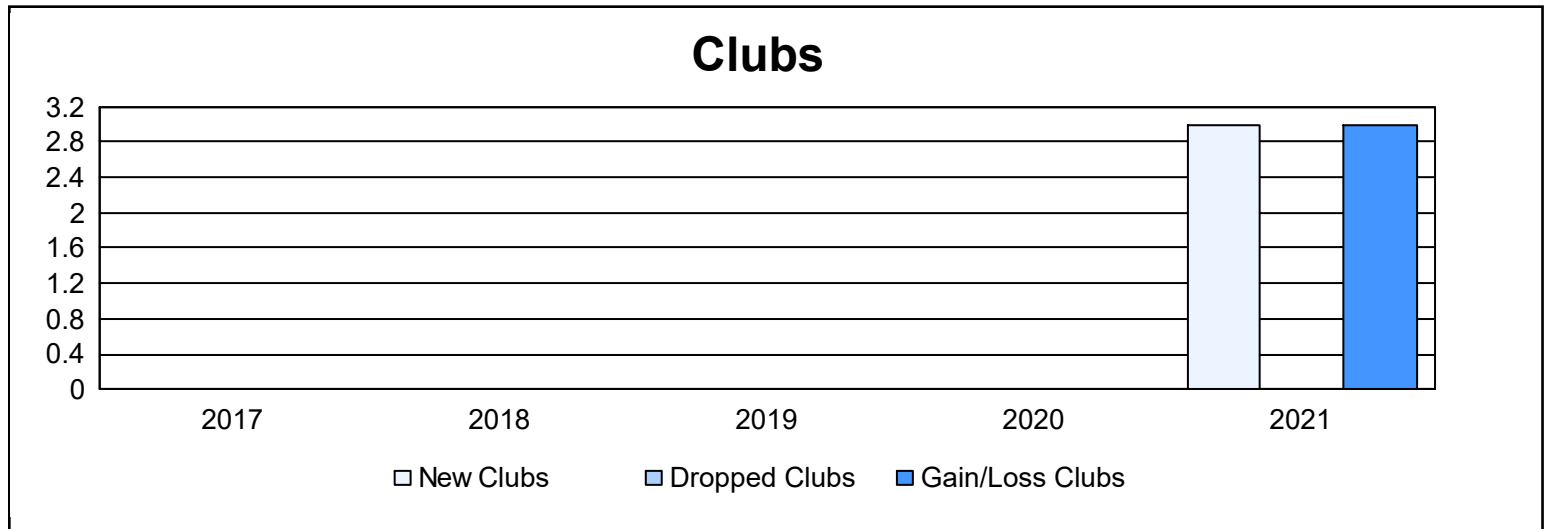

Year	New Clubs	Dropped Clubs	Gain/ Loss Clubs	New Members	Charter Members	Reinstate Members	Transfer Members	Total Member Added	Total Members Dropped	Gain/ Loss Members
2016-2017	0	0	0	180	0	7	5	192	207	-15
2017-2018	0	0	0	209	0	5	6	220	240	-20
2018-2019	0	0	0	155	1	10	6	172	261	-89
2019-2020	0	0	0	133	1	5	1	140	194	-54
2020-2021	3	0	3	129	87	5	3	224	186	38
<b>Average</b>	<b>1</b>	<b>0</b>	<b>1</b>	<b>161</b>	<b>18</b>	<b>6</b>	<b>4</b>	<b>190</b>	<b>218</b>	<b>-28</b>

### Membership Composition June 2021 Cumulative