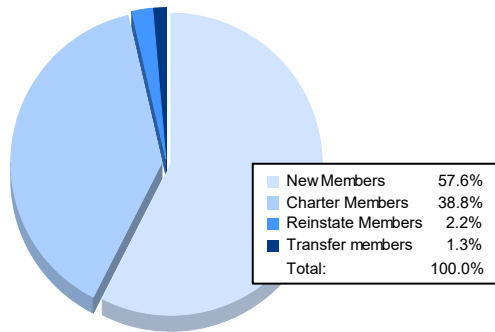

Year	New Clubs	Dropped Clubs	Gain/ Loss Clubs	New Members	Charter Members	Reinstate Members	Transfer Members	Total Member Added	Total Members Dropped	Gain/ Loss Members
2016-2017	0	0	0	180	0	7	5	192	207	-15
2017-2018	0	0	0	209	0	5	6	220	240	-20
2018-2019	0	0	0	155	1	10	6	172	261	-89
2019-2020	0	0	0	133	1	5	1	140	194	-54
2020-2021	3	0	3	129	87	5	3	224	186	38
<b>Average</b>	<b>1</b>	<b>0</b>	<b>1</b>	<b>161</b>	<b>18</b>	<b>6</b>	<b>4</b>	<b>190</b>	<b>218</b>	<b>-28</b>

### Membership Composition June 2021 Cumulative