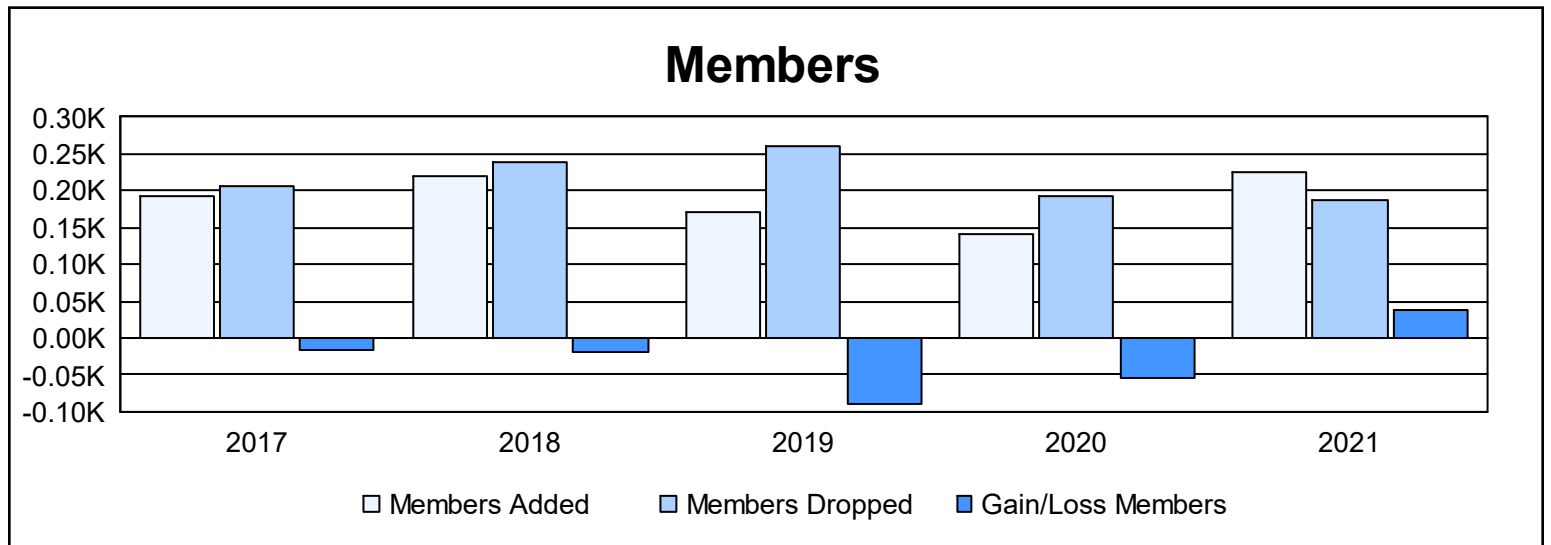

Year	New Clubs	Dropped Clubs	Gain/ Loss Clubs	New Members	Charter Members	Reinstate Members	Transfer Members	Total Member Added	Total Members Dropped	Gain/ Loss Members
2016-2017	0	0	0	180	0	7	5	192	207	-15
2017-2018	0	0	0	209	0	5	6	220	240	-20
2018-2019	0	0	0	155	1	10	6	172	261	-89
2019-2020	0	0	0	133	1	5	1	140	194	-54
2020-2021	3	0	3	129	87	5	3	224	186	38
<b>Average</b>	<b>1</b>	<b>0</b>	<b>1</b>	<b>161</b>	<b>18</b>	<b>6</b>	<b>4</b>	<b>190</b>	<b>218</b>	<b>-28</b>

### Membership Composition June 2021 Cumulative